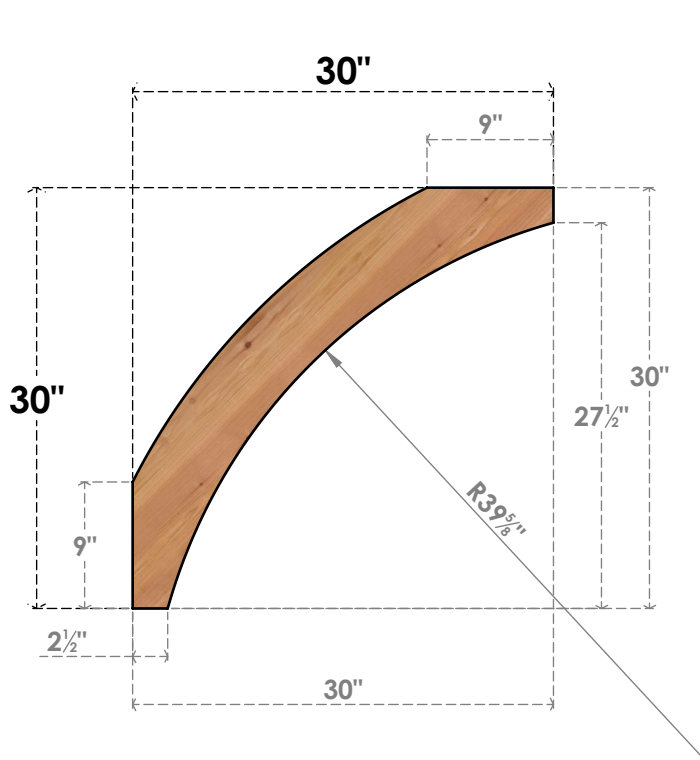

BRC04X30X30THR00SWR

3 1/2"W X 30"D X 30"H THORTON SMOOTH BRACE, WESTERN RED CEDAR

SIDE

FRONT

EKENA MILLWORK
 2300 WEST MAIN ST.
 CLARKSVILLE, TX 75426
 TOLL FREE: 866-607-0453
 WWW.EKENAMILLWORK.COM

NOTES

1. INSTALLATION TO BE COMPLETED IN ACCORDANCE WITH MANUFACTURER'S SPECIFICATIONS.
2. DRAWING MAY NOT BE TO SCALE
3. THIS DRAWING IS INTENDED FOR DESIGN AND PLANNING PURPOSES ONLY.
4. ALL INFORMATION CONTAINED HEREIN WAS CURRENT AT THE TIME OF DEVELOPMENT BUT MUST BE REVIEWED AND APPROVED BY THE PRODUCT MANUFACTURER TO BE CONSIDERED ACCURATE.
5. PRODUCTS ARE NOT KILN DRIED. THIS ITEM IS UNIQUE AND WILL CONTAIN THE NATURAL VARIATIONS THAT THE WOOD SPECIES OFFERS. THIS MAY RESULT IN VARIATIONS UP TO 1/4"