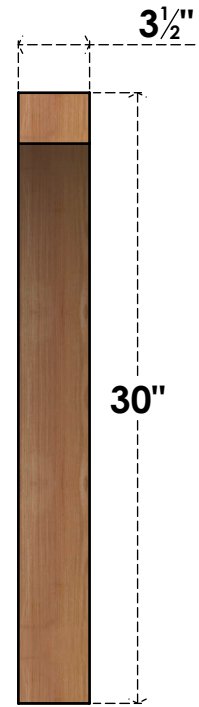

BRC04X30X30THR00SWR

3 1/2"W X 30"D X 30"H THORTON SMOOTH BRACE, WESTERN RED CEDAR

SIDE

FRONT

EKENA MILLWORK
 2300 WEST MAIN ST.
 CLARKSVILLE, TX 75426
 TOLL FREE: 866-607-0453
 WWW.EKENAMILLWORK.COM

NOTES

1. INSTALLATION TO BE COMPLETED IN ACCORDANCE WITH MANUFACTURER'S SPECIFICATIONS.
2. DRAWING MAY NOT BE TO SCALE
3. THIS DRAWING IS INTENDED FOR DESIGN AND PLANNING PURPOSES ONLY.
4. ALL INFORMATION CONTAINED HEREIN WAS CURRENT AT THE TIME OF DEVELOPMENT BUT MUST BE REVIEWED AND APPROVED BY THE PRODUCT MANUFACTURER TO BE CONSIDERED ACCURATE.
5. PRODUCTS ARE NOT KILN DRIED. THIS ITEM IS UNIQUE AND WILL CONTAIN THE NATURAL VARIATIONS THAT THE WOOD SPECIES OFFERS. THIS MAY RESULT IN VARIATIONS UP TO 1/4"